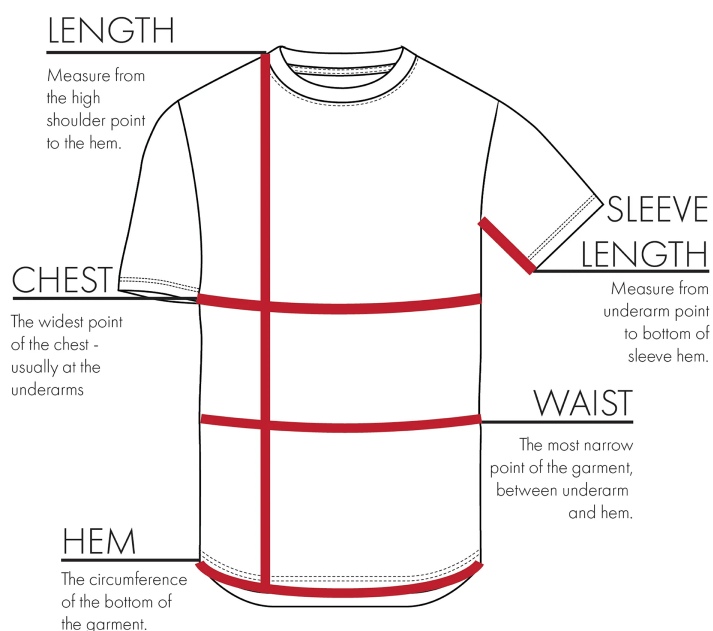

Nomadic

P A R A D I S E

SIZE GUIDE

unless individually specified

TEES

| (cm) | S | M | L | XL | XXL | XXXL |
|------------------|------|------|------|------|------|------|
| 1/2 CHEST | 50.5 | 53 | 55.5 | 58 | 60.5 | 63 |
| LENGTH | 74 | 75.5 | 77 | 78.5 | 80 | 80 |
| SLEEVE | 20 | 21 | 22 | 23 | 24 | 24 |
| HEM | 50 | 52.5 | 55 | 57.5 | 60 | 62.5 |

JUMPERS & HOODIES

| (cm) | S | M | L | XL | XXL | XXXL |
|------------------|----|------|----|------|-----|------|
| 1/2 CHEST | 60 | 62.5 | 65 | 67.5 | 70 | 72.5 |
| LENGTH | 69 | 71 | 73 | 75 | 77 | 77 |
| SLEEVE | 58 | 59 | 60 | 61 | 62 | 62 |
| HEM | 50 | 52.5 | 55 | 57.5 | 60 | 62.5 |